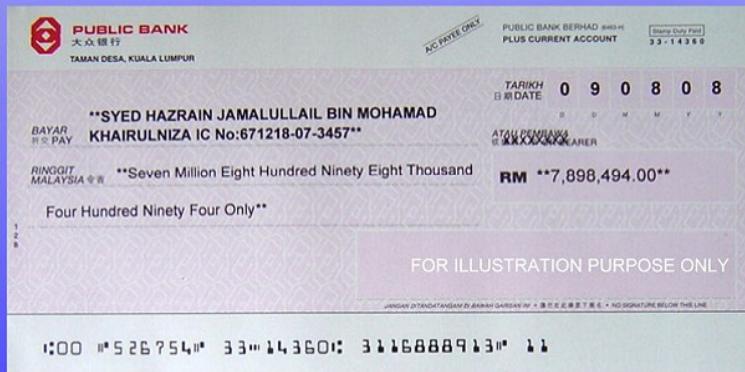

LASER
PRINTER

INKJET
PRINTER

DOT MATRIX
PRINTER

Why Cheque Printing Software...

Cheque Writer Software is Professional cheque printing application that enable corporate and home users to print preprinted cheque accurately, easily and fast! This program prints: payee, amount, word amount and date onto a preprinted cheque. Built in Layout Editor Enables support for wide range of printer and cheque layouts.

The Manual writing of cheque can be a tedious task typically when involves writing payee's name, amount, date and currency description which should be error-free. Cheques with errors will increase the expenses of the company.

Cheque Writer Software can provide you fast, friendly service at competitive rates. This user-friendly software enables you to print any bank cheques using only minimum system requirement.

The Revolutionary Way To Manage Your Cheque in 3 easy Steps.

1. Tear Out Your Cheque, Put It In The Printer
2. Enter The Relevant Data In The Software
3. Print On Any Of Your Office Printers

FEATURES

- Support All Malaysia Bank Cheque
- Support Multi Cheque Size
- Support Unlimited Bank Account
- Auto Second Line for Long Payee Name
- Automatic Number to Word Conversion
- B. Malaysia or English Words Conversion
- Can Print Oversea Cheque Format (Singapore...)
- Backup or Restore data to Storage Media.
- Allow Multiple PC Installation
- Support Inkjet, Dot-matrix and Laser Printer

Compliant with CTCS System (Cheque Truncation and Conversion System)

Experience The Professional Way To Write Your Cheque

fast

Easy

Reliable

Accurate

Professional